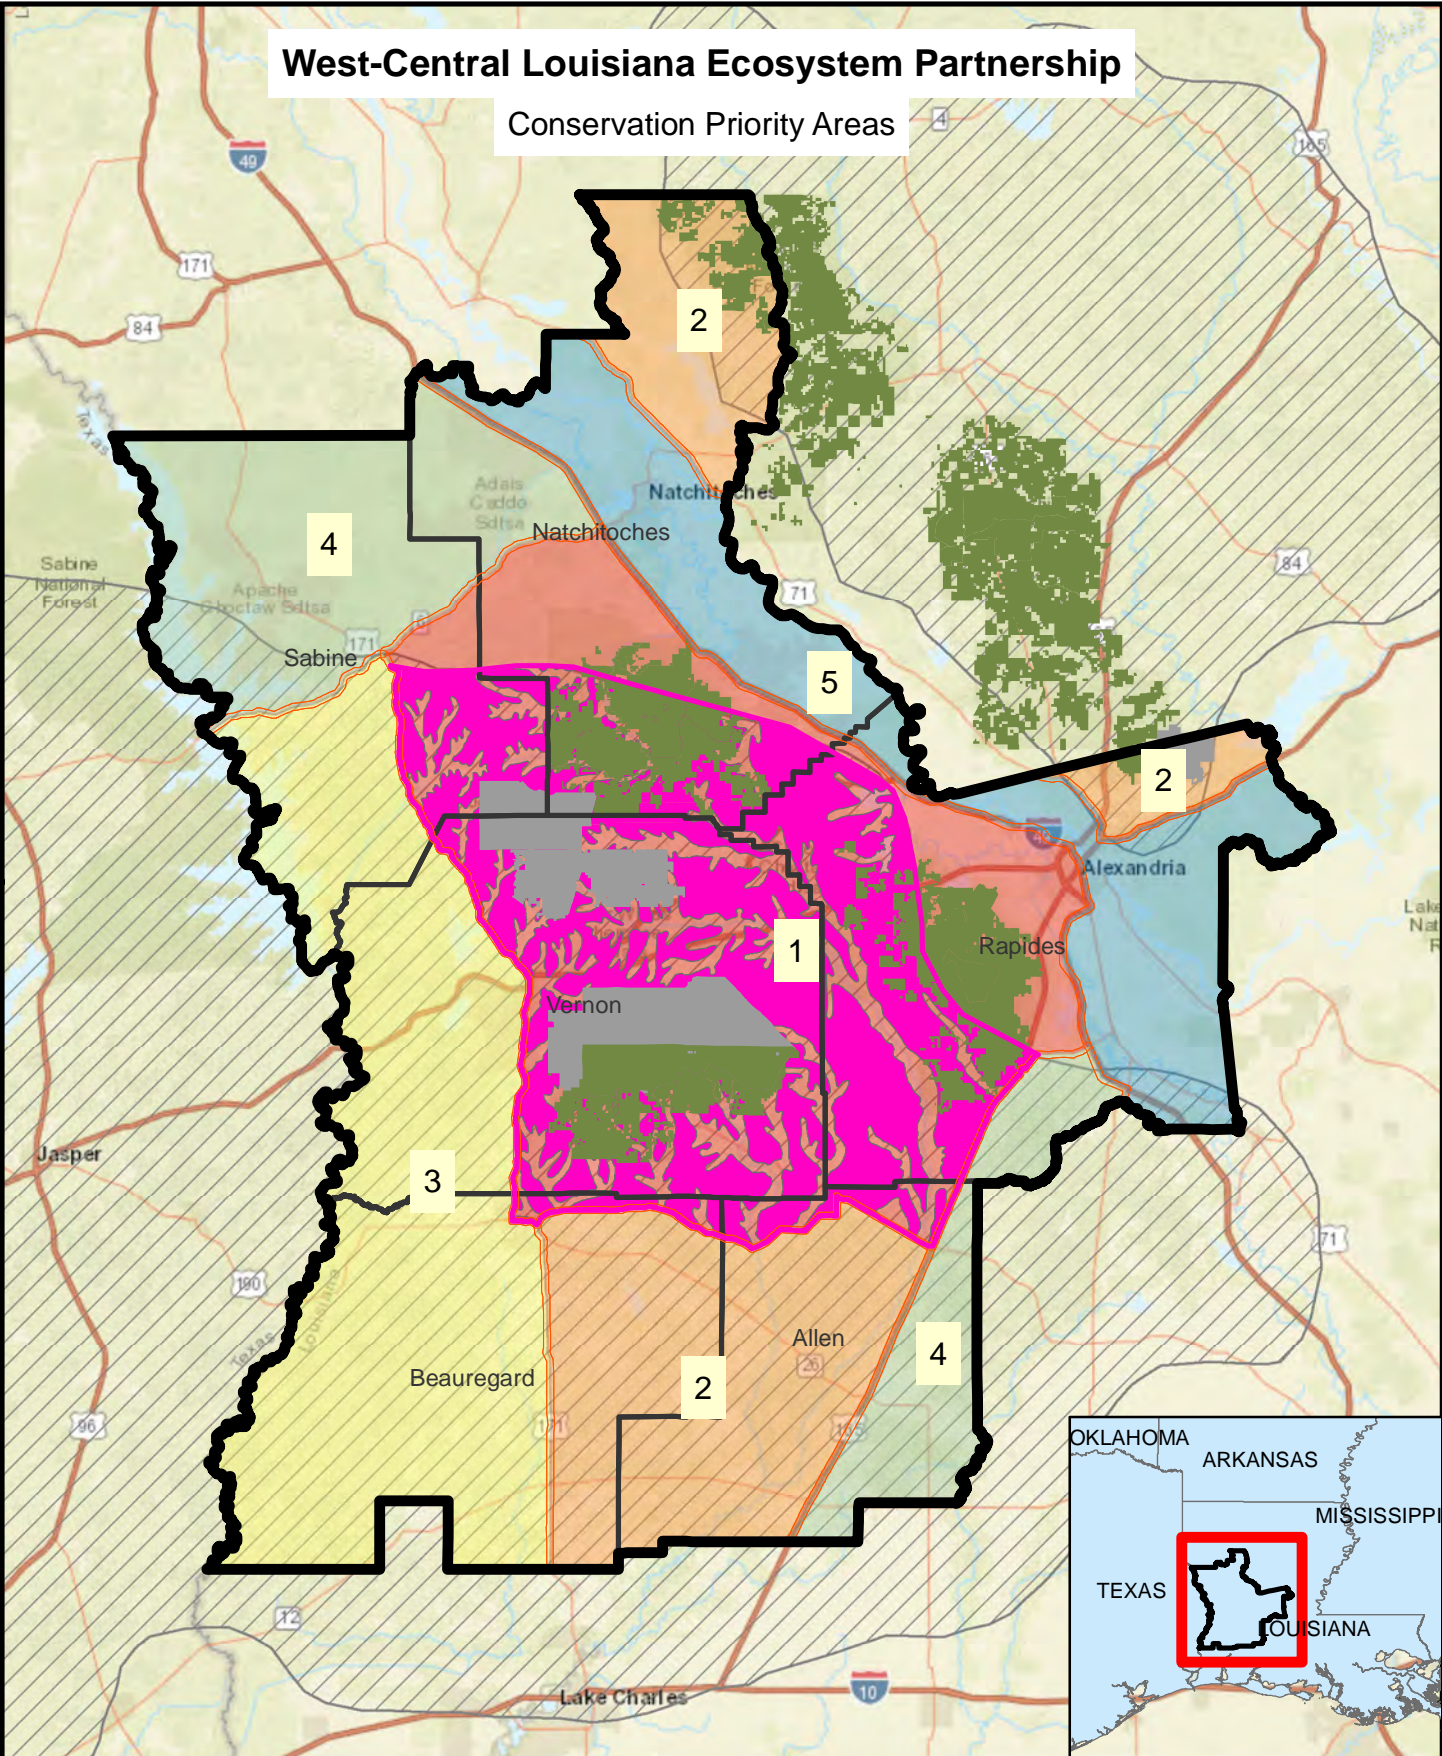

West-Central Louisiana Ecosystem Partnership

Conservation Priority Areas

0 5 10 20 Miles

Date: October 6, 2017
Prepared by: Rick Jacob

Basemap: ESRI World Street Map

Legend

- High Priority Longleaf Zone
- WLEP Project Area
- Kisatchie National Forest
- Military Lands
- Longleaf Pine Historic Range

WLEP Priority Area

- 1
- 2
- 3
- 4
- 5