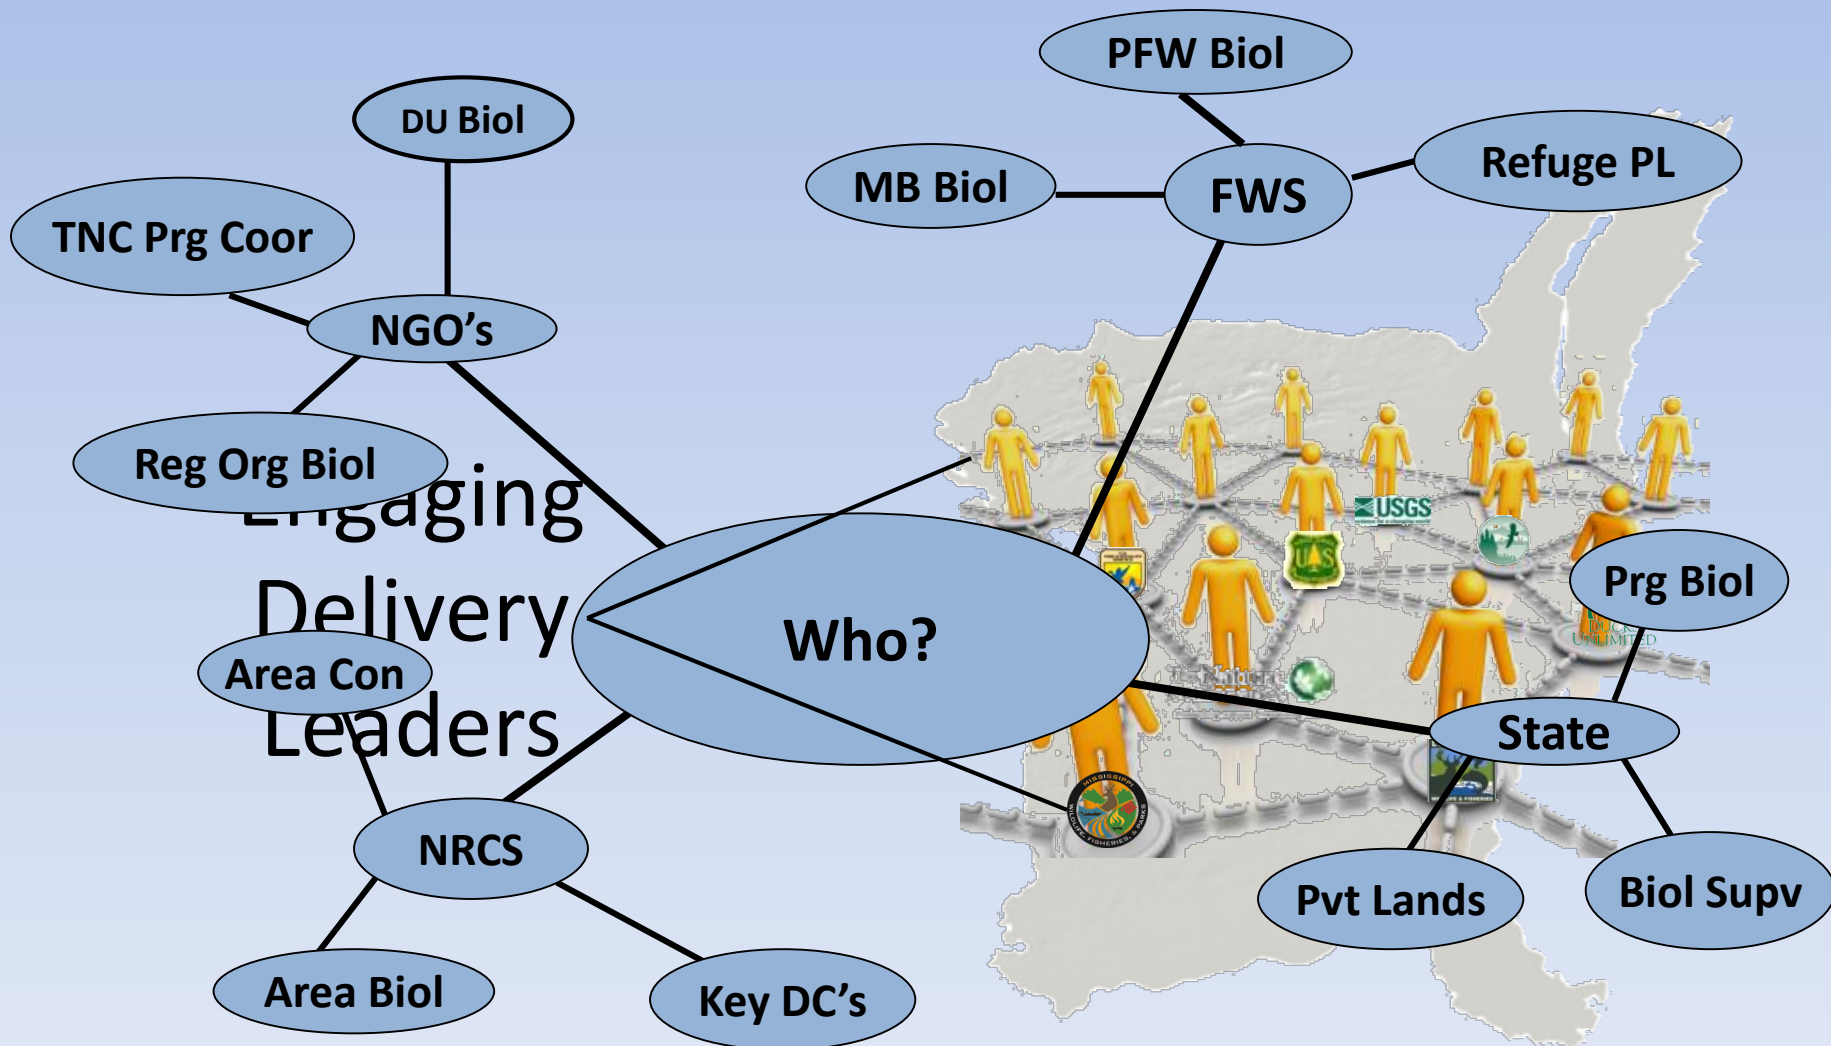

# LMVJV Chartered: Conservation Delivery Networks

**Wildlife Habitat Conservation Through Partnership**

# CDN: Geography & Function

## Functionality:

- Large enough to be relevant
- Small enough to be logistically manageable
- Lead by SC
- Meet twice Annually
  - Networking
  - Information Exchange
  - Delivery Working Groups
  - Project Planning & Collaboration
  - Training & Workshops

# Who's Involved?