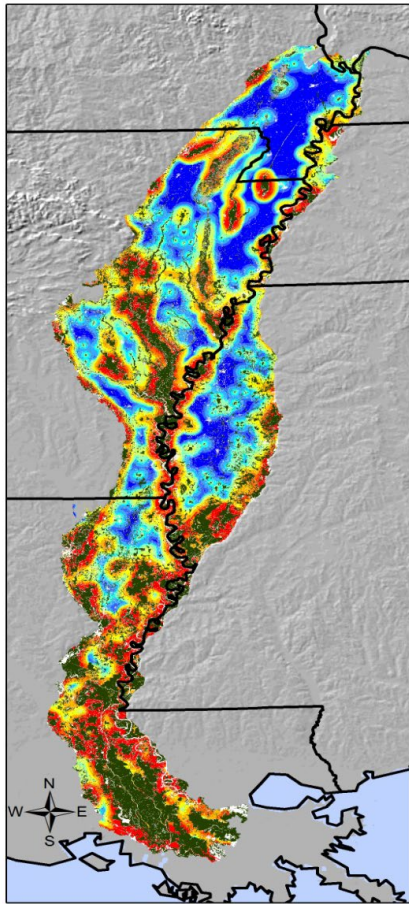

## Conservation Initiative

Partners in Flight

U.S. Shorebird Conservation Plan

North American Waterbird Plan

North American Waterfowl Management Plan

# Connecting Challenge & People

LMJV Forest Breeding Bird Reforestation Decision Support Model

|                                | Forest | LMJV FBDSM Priority |      |         |    |                 |
|--------------------------------|--------|---------------------|------|---------|----|-----------------|
|                                | Low    | High                |      |         |    |                 |
| Red-tailed Spizelle            | IM     | Increase 100%       | 8827 | 250,000 | 11 | Northern Forest |
| Indigo Bunting                 | IM     | Increase 100%       | 8827 | 78,000  | 13 | Eastern         |
| N. Marsh Sharp-shinned Sparrow | IM     | Increase 100%       | 8827 | 250,000 | 1  | Eastern         |
| Tricolored Blackbird           | IM     | Increase 100%       | 8827 | 250,000 | 1  | Pacific         |