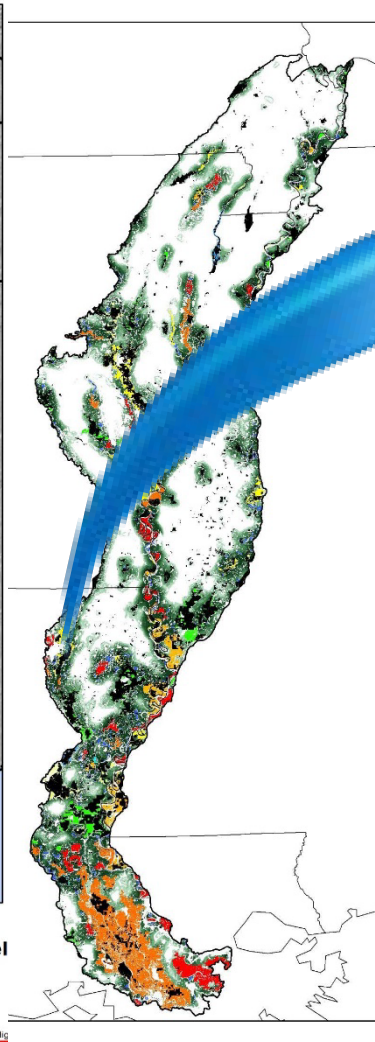

## Conservation Initiative

Partners in Flight

U.S. Shorebird Conservation Plan

North American Waterbird Plan

North American Waterfowl Management Plan

# Connecting Challenge & People

LMJV Forest Breeding Bird Reforestation Decision Support Model

|                                | Forest | LMJV FBDSM Priority |      |         |    |                 |
|--------------------------------|--------|---------------------|------|---------|----|-----------------|
|                                | Low    | High                |      |         |    |                 |
| Red-tailed Spizelle            | IM     | Increase 100%       | 8827 | 250,000 | 11 | Northern Forest |
| Indigo Bunting                 | IM     | Increase 100%       | 8827 | 78,000  | 13 | Eastern         |
| N. Marsh Sharp-shinned Sparrow | IM     | Increase 100%       | 8827 | 250,000 | 1  | Eastern         |
| Tricolored Blackbird           | IM     | Increase 100%       | 8827 | 250,000 | 1  | Pacific         |