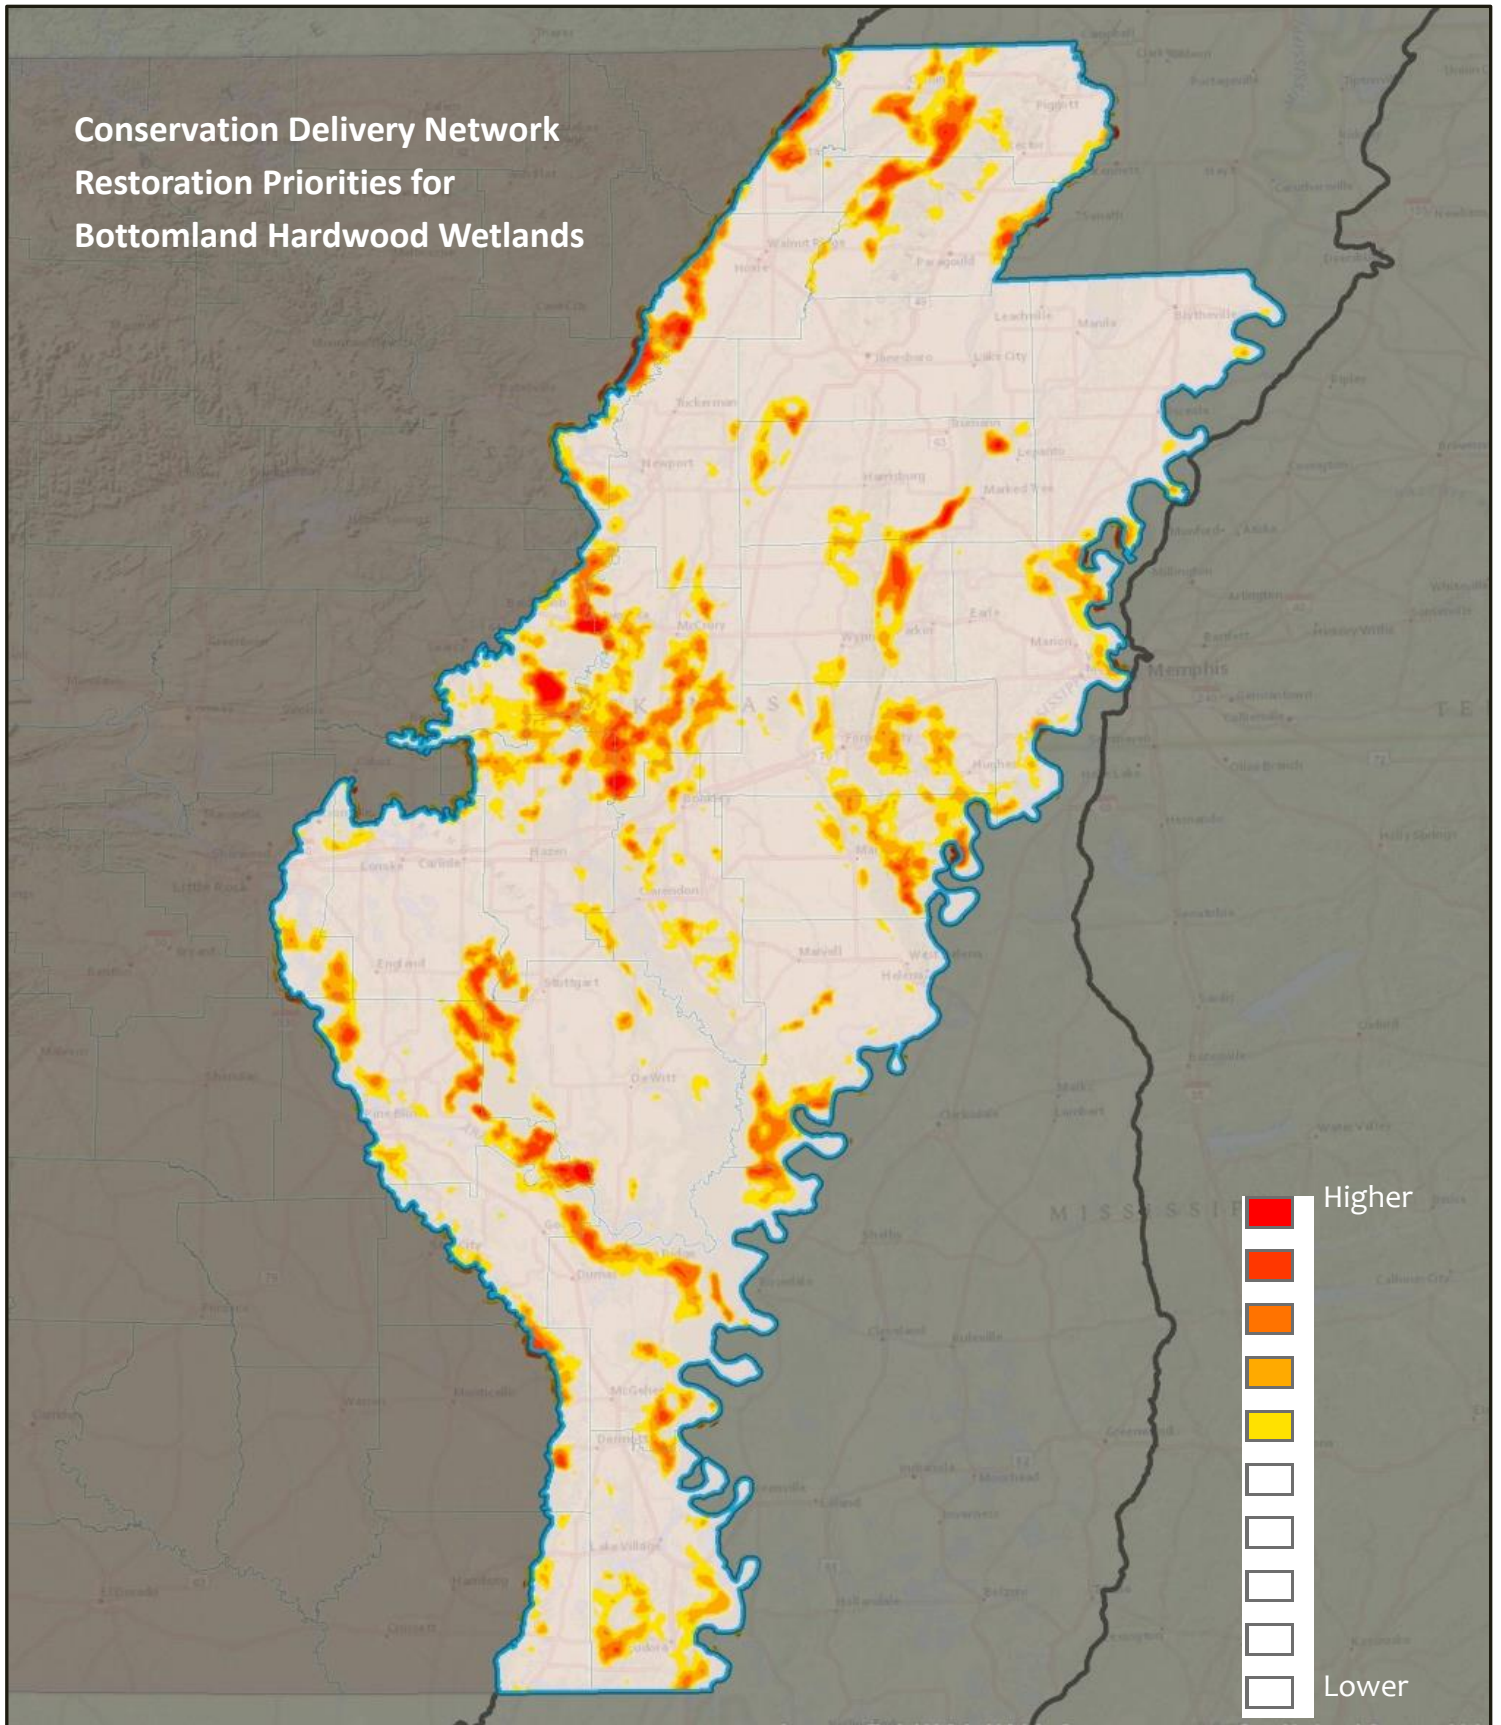

Conservation Delivery Network
Restoration Priorities for
Bottomland Hardwood Wetlands

Figure 1. Restoration Delivery Planning Priority Map for the AR MAV CDN, June 2017.